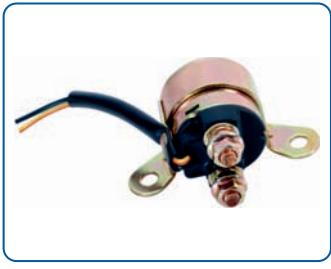

RELY-AUTO4-BJ47

SAP NO. A353065000
DESCRIPTION Relay Starter BAJJ AUTO 4/CNG C-Type Brkt
MODEL BAJJ AUTO - 4 CNG