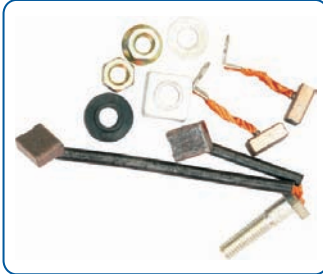

STMS-AUTO4-EE02

SAP NO. A345000238
DESCRIPTION CARBON KIT AUTO-4 Compaq
MODEL AUTO-4 FOR AA70/AA92 Compaq